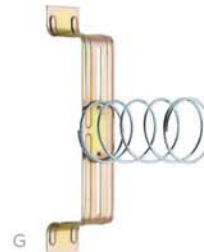

H. Recessed Wall Clamp

(Plates - Steel)

BU901R Zinc Plated