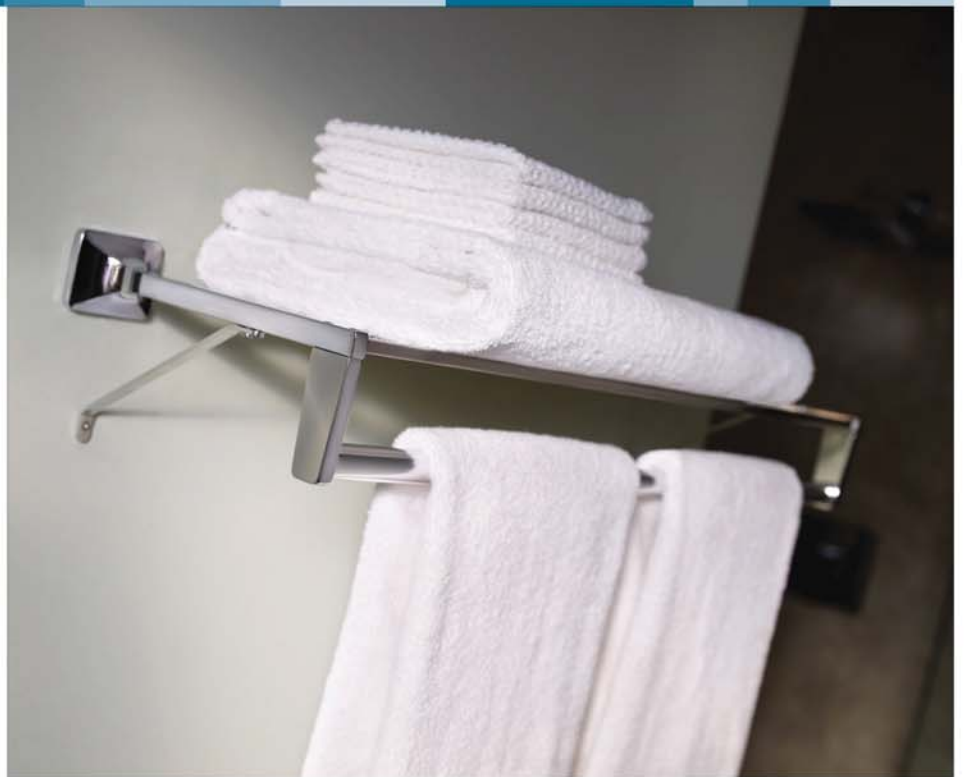

1408P	Polished Chrome
-------	-----------------

(Posts - Zinc, Roller - Brass)

F1408C	Polished Chrome
--------	-----------------

E. Towel Ring

(Post - Zinc, Ring - Aluminum)

1416	Polished Chrome
------	-----------------