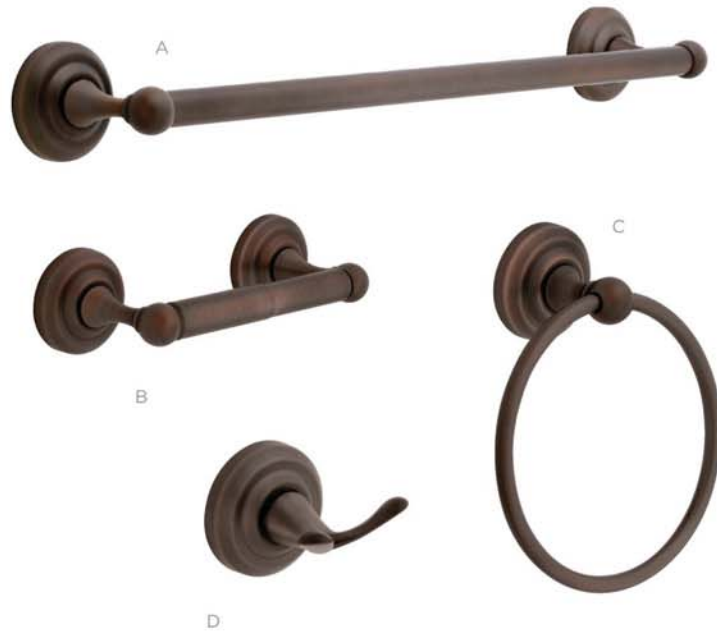

A. Towel Bar (Brass)

4618PC	18"	Polished Chrome
4624PC	24"	Polished Chrome
4630PC	30"	Polished Chrome
4618SN	18"	Satin Nickel
4624SN	24"	Satin Nickel
4630SN	30"	Satin Nickel
4618VB	18"	Venetian Bronze®
4624VB	24"	Venetian Bronze®
4630VB	30"	Venetian Bronze®

B. Toilet Paper Holder (Brass)

4608PC	Polished Chrome
4608SN	Satin Nickel
4608VB	Venetian Bronze®

C. Towel Ring (Brass)

4616PC	Polished Chrome
4616SN	Satin Nickel
4616VB	Venetian Bronze®

D. Double Robe Hook (Brass)

4602PC	Polished Chrome
4602SN	Satin Nickel
4602VB	Venetian Bronze®

FranklinBrass®
A Liberty Hardware Brand

Available Finishes

Satin Nickel

Polished Chrome

Venetian Bronze®
(shown)

LYNWOOD

The versatile design of the Lynwood collection is based on fundamentals of modern style. The square shape and crisp linear elements contribute to a fresh and clean look. Combined with multiple finish options, the Lynwood collection fits design styles ranging from old world to contemporary.