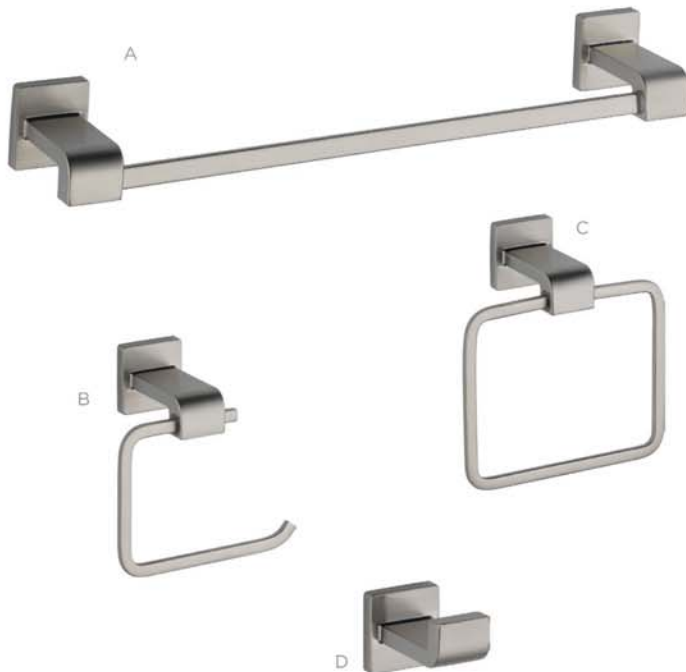

D. Single Robe Hook

(Zinc)

77535-SS Brilliance® Stainless (PVD)

77535 Chrome

Available Finishes

Brilliance®
Stainless (PVD)
(shown)

Chrome

Matching Faucet
Available

RETAIL
PACK