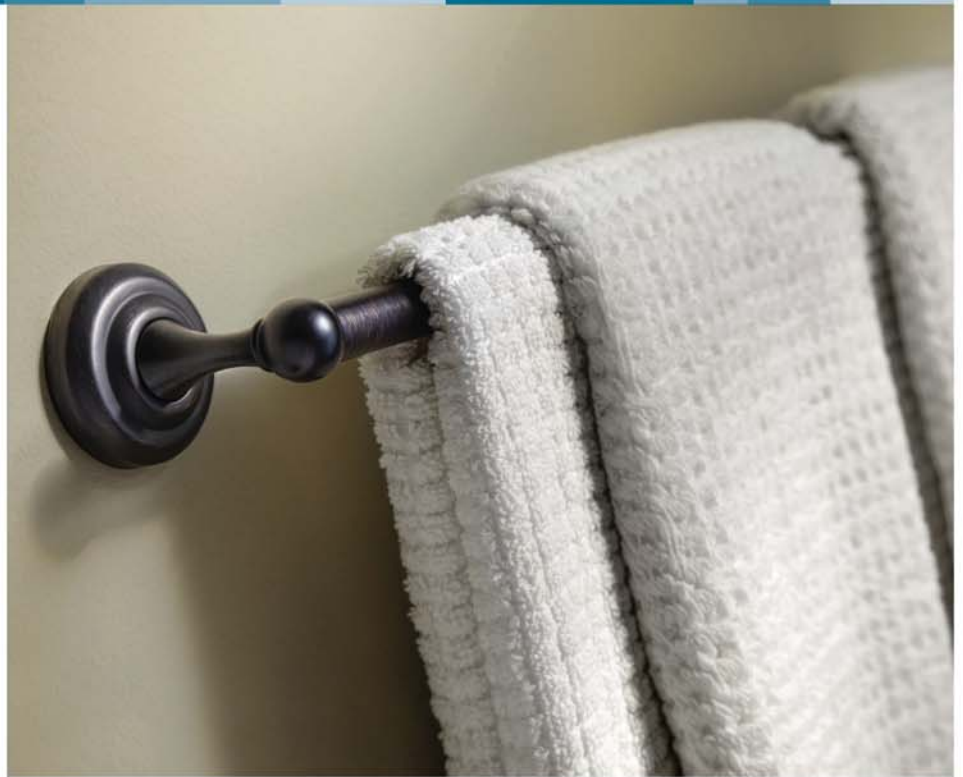

KELSIE

The timeless design of the Kelsie collection combines casual elegance with traditional contours. Inspired by the fresh look of casual American design, the Kelsie collection offers a subtle design element that gives your bath a polished charm.

A. Towel Bar (Brass)

4618PC	18"	Polished Chrome
4624PC	24"	Polished Chrome
4630PC	30"	Polished Chrome
4618SN	18"	Satin Nickel
4624SN	24"	Satin Nickel
4630SN	30"	Satin Nickel
4618VB	18"	Venetian Bronze®
4624VB	24"	Venetian Bronze®
4630VB	30"	Venetian Bronze®

B. Toilet Paper Holder (Brass)

4608PC	Polished Chrome
4608SN	Satin Nickel
4608VB	Venetian Bronze®

C. Towel Ring (Brass)

4616PC	Polished Chrome
4616SN	Satin Nickel
4616VB	Venetian Bronze®