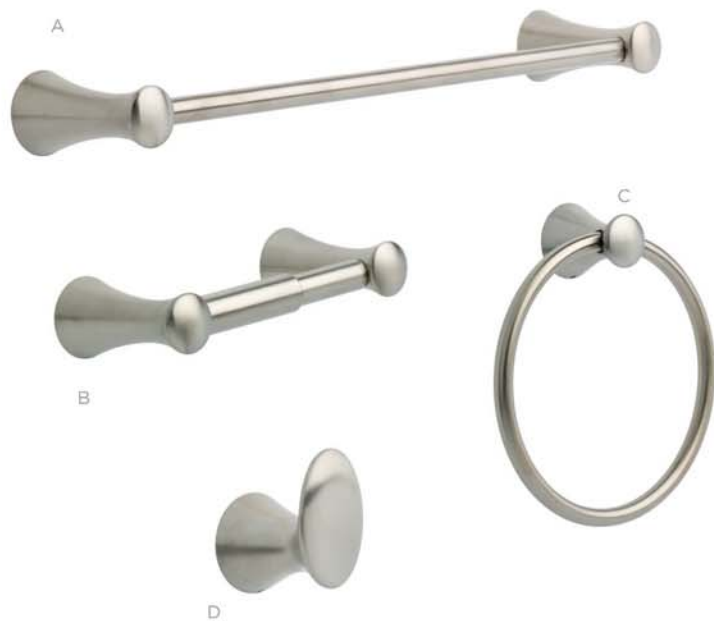

A. Towel Bar

(Posts - Zinc, Bar - Steel)

139564	18"	Polished Chrome
139565	24"	Polished Chrome
139569	18"	Satin Nickel
139570	24"	Satin Nickel
139574	18"	Venetian Bronze®
139575	24"	Venetian Bronze®

B. Toilet Paper Holder

(Posts - Zinc, Roller - Plastic)

139568	Polished Chrome
139573	Satin Nickel
139578	Venetian Bronze®

C. Towel Ring

(Post - Zinc, Ring - Steel)

139567	Polished Chrome
139572	Satin Nickel
139577	Venetian Bronze®

D. Single Robe Hook

(Zinc)

139566	Polished Chrome
139571	Satin Nickel
139576	Venetian Bronze®

FranklinBrass®
A Liberty Hardware Brand

Available Finishes

Satin Nickel
(shown)

Polished Chrome

Venetian Bronze®