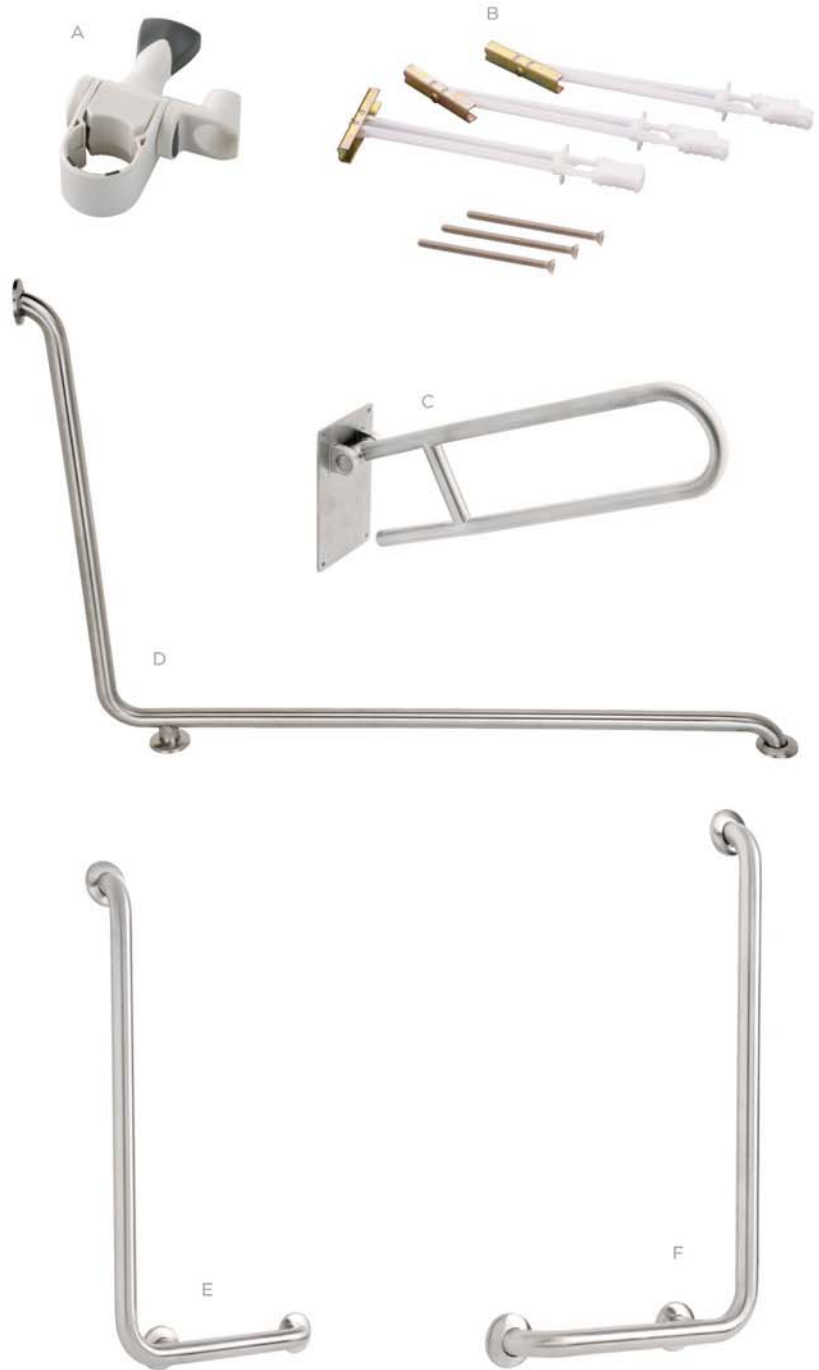

GRAB BARS

A. Handheld Showerhead Holder
(POM And ABS Plastics with a Thermoplastic Rubber Over Mold)

SIF547 White

B. Grab Bar Anchor for Non-Stud Mount
(Zinc Plated Steel)

SIF548 White

C. Swing Up Grab Bar
(Plate - Aluminum, Bar - 304 Stainless Steel, Knurled Grip)

5215 Stainless Steel

D. 1-1/2" x 36" x 52" 90 Degree Angle Bar, Horizontal
(304 Stainless Steel)

5666 Stainless Steel

E. 1-1/2" x 16" x 32" 90 Degree Angle Bar, Left
(304 Stainless Steel)

5682LH Stainless Steel

F. 1-1/2" x 16" x 32" 90 Degree Angle Bar, Right
(304 Stainless Steel)

5682RH Stainless Steel

FranklinBrass®
A Liberty Hardware Brand

ASSIST BARS

Lower profile assist bars are perfect for non-ADA applications when some assistance is needed. For persons up to 300 lbs.