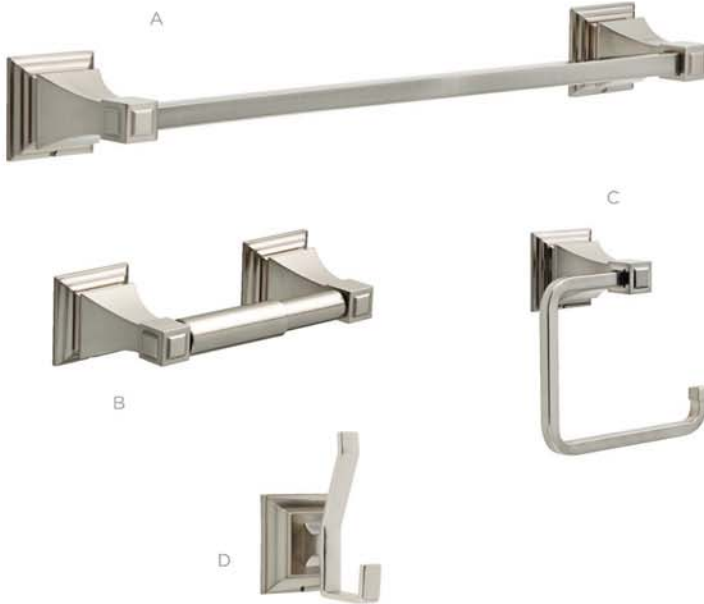

D. Double Robe Hook

(Zinc)

11002PC	Polished Chrome
11002SN	Satin Nickel
11002VBR	Venetian Bronze®

FranklinBrass®
A Liberty Hardware Brand

Available Finishes

Coordinates with
Dryden™ Faucet