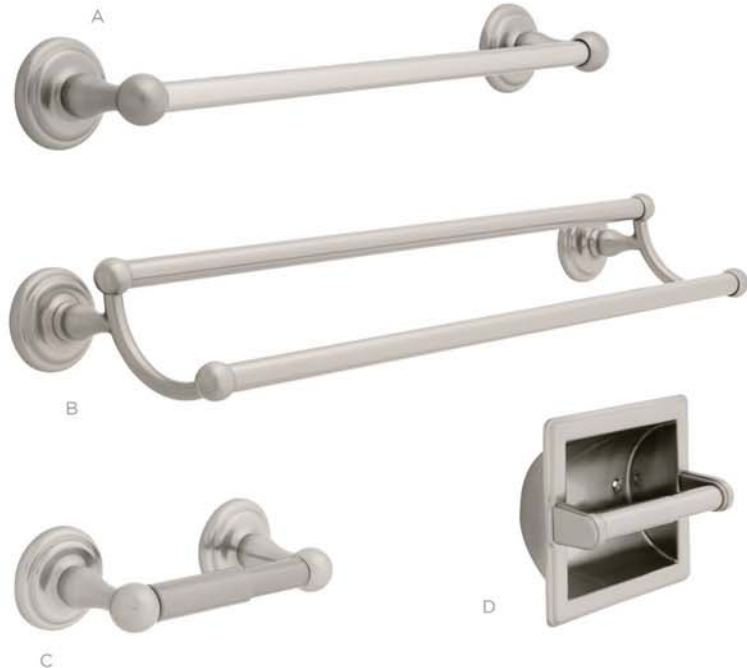

B. Double Towel Bar

(Posts - Zinc, Bars - Steel)

9045PC	24"	Polished Chrome
9045SN	24"	Satin Nickel

C. Toilet Paper Holder

(Posts - Zinc, Roller - Plastic)

9008PC	Polished Chrome
9008SN	Satin Nickel
F9008VB	Venetian Bronze®

D. Recessed Toilet Paper Holder

(Posts - Zinc, Roller and Recessed Shell - Brass)

9097PC	Polished Chrome
9097SN	Satin Nickel

FranklinBrass®
A Liberty Hardware Brand

Available Finishes

Satin Nickel
(shown)

Polished
Chrome