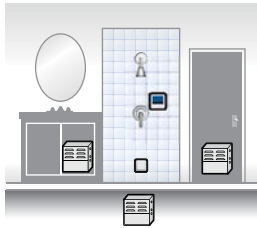

Steambath Basics

You'll probably be surprised how affordable it is to purchase and install a Steamist steam shower to turn your master bath into a luxurious "home spa." The components of a basic steambath system are...

The Steam Generator fits almost anywhere.

The compact design of the Steamist steam generator means it can be easily installed in a vanity, a closet, an insulated attic or basement. Virtually maintenance-free, it's the heart of your steam shower experience. For your Steamist system, you will select either a Total Sense™ (TSG) generator or an SM Series generator.